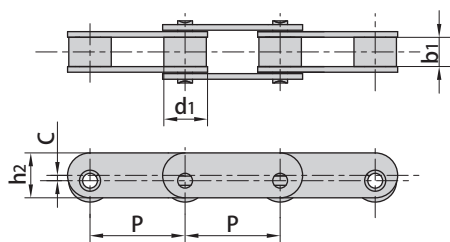

Donghua Chain No.	P	b₁	C	h₂	d₁
	mm	mm	mm	mm	mm
C2062F6	38.1	12.57	3.0	23.0	22.23
C2082F8	50.8	15.75	3.5	25.0	28.58