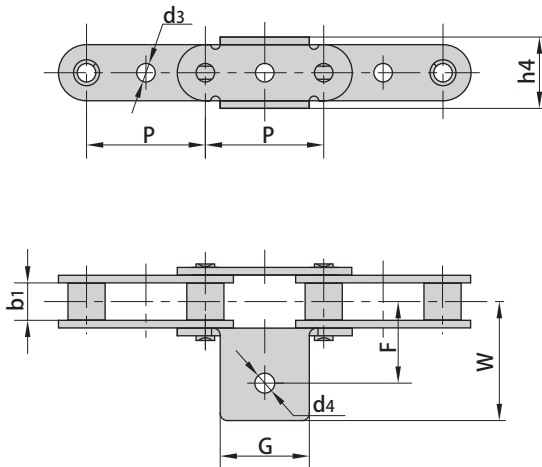

## Double pitch conveyor chain special attachments

Donghua Chain No.	P	b <sub>1</sub>	C	d	R
	mm	mm	mm	mm	mm
C2062F5	38.1	12.57	28.0	30	20

Donghua Chain No.	P	b <sub>1</sub>	C	F	d <sub>4</sub>	h <sub>4</sub>
	mm	mm	mm	mm	mm	mm
C2042F8	25.4	7.85	17.75	28	8.5	10
C2062HF13	38.1	12.57	31.9	42.9	6	9.8
C224AF2	76.2	25.22	52.7	77.75	13	26.8

Donghua Chain No.	P	b <sub>1</sub>	C	h <sub>2</sub>	d <sub>1</sub>
	mm	mm	mm	mm	mm
C2062F6	38.1	12.57	3.0	23.0	22.23
C2082F8	50.8	15.75	3.5	25.0	28.58

Donghua Chain No.	P	b <sub>1</sub>	L	G	d <sub>4</sub>	h <sub>2</sub>	h <sub>4</sub>
	mm	mm	mm	mm	mm	mm	mm
C2060H-U1F1	38.1	12.57	42.0	62.0	M6	18.0	16.5

## Double pitch conveyor chain special attachments

Donghua Chain No.	P	b1	G	F	W	h4	d4	d3
	mm	mm	mm	mm	mm	mm	mm	mm
C2080K1F4	50.8	15.75	38.1	40.0	56.0	30.5	8.5	-
C2080HGF1	50.8	15.75	36.0	38.0	46.0	28.4	6.0	8.1

## Double pitch conveyor chain special attachments

ISO Chain No.	ANSI Chain No.	P	b <sub>1</sub>	d <sub>2</sub>	d <sub>3</sub>	L	L <sub>c</sub>
		mm	mm	mm	mm	mm	mm
C208A C208AL	C2040 C2042	25.40	7.85	3.96	4.1	16.6	18.8
C210A C210AL	C2050 C2052	31.75	9.40	5.08	5.1	20.7	23.3
C212A C212AL	C2060 C2062	38.10	12.57	5.94	6.1	25.9	28.3
C212AH C212AHL	C2060H C2062H	38.10	12.57	5.94	6.1	29.2	31.6
C216A C216AL	C2080 C2082	50.80	15.75	7.92	8.1	32.7	36.5
C216AH C216AHL	C2080H C2082H	50.80	15.75	7.92	8.1	36.2	39.4
C220A C220AL	C2100 C2102	63.50	18.90	9.53	10.1	40.4	44.7
C220AH C220AHL	C2100H C2102H	63.50	18.90	9.53	10.1	43.6	46.9