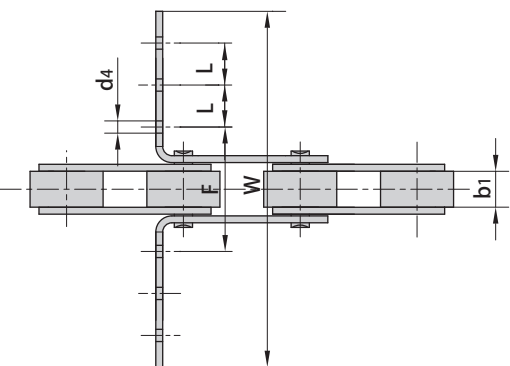

Donghua Chain No.	P	b1	G	L	F	W	h4	d4
	mm	mm	mm	mm	mm	mm	mm	mm
C2082HF4	50.8	15.75	28.6	50.8	57.4	181.4	8.7	11.1