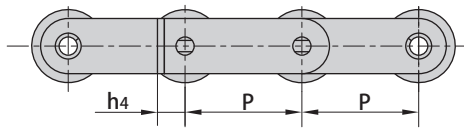

Donghua Chain No.	P	b1	L	F	W	h4	d4
	mm	mm	mm	mm	mm	mm	mm
C2080HF6	50.8	15.75	43.0	60.0	160.0	20.45	5.5
C2080HF11	50.8	15.75	30.0	110.0	210.0	19.00	8.2