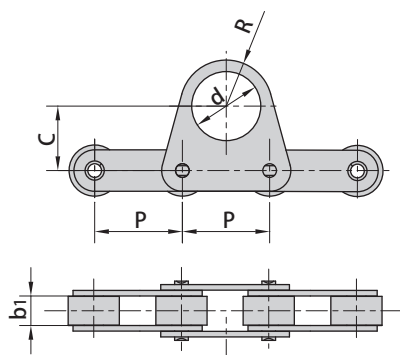

Double pitch conveyor chain special attachments

Donghua Chain No.	P	b₁	C	d	R
	mm	mm	mm	mm	mm
C2062F5	38.1	12.57	28.0	30	20

Donghua Chain No.	P	b₁	C	F	d₄	h₄
	mm	mm	mm	mm	mm	mm
C2042F8	25.4	7.85	17.75	28	8.5	10
C2062HF13	38.1	12.57	31.9	42.9	6	9.8
C224AF2	76.2	25.22	52.7	77.75	13	26.8