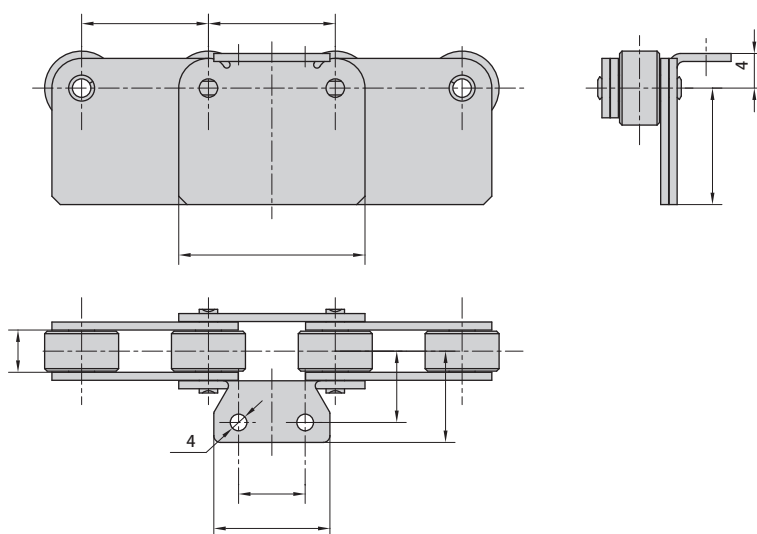

Donghua Chain No.	P	b1	L	G1	G	h4	d4	C	F	W
	mm	mm	mm	mm	mm	mm	mm	mm	mm	mm
C224ALK2F2	76.2	25.22	40.0	70.0	111.9	20.8	10.0	70.0	43.0	55.0