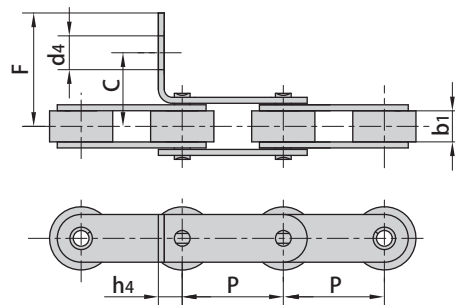

Donghua Chain No.	P	b₁	C	h₂	d₁
	mm	mm	mm	mm	mm
C2062F6	38.1	12.57	3.0	23.0	22.23
C2082F8	50.8	15.75	3.5	25.0	28.58