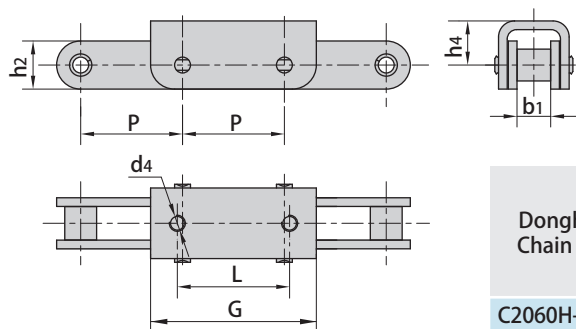

Donghua Chain No.	P	b1	G	L	F	W	h4	d4
	mm	mm	mm	mm	mm	mm	mm	mm
C2050HF2	31.75	9.4	18.0	13.0	36.1	56.5	13.5	M5

## Double pitch conveyor chain special attachments

Donghua Chain No.	P	b <sub>1</sub>	C	d	R
	mm	mm	mm	mm	mm
C2062F5	38.1	12.57	28.0	30	20

Donghua Chain No.	P	b <sub>1</sub>	C	F	d <sub>4</sub>	h <sub>4</sub>
	mm	mm	mm	mm	mm	mm
C2042F8	25.4	7.85	17.75	28	8.5	10
C2062HF13	38.1	12.57	31.9	42.9	6	9.8
C224AF2	76.2	25.22	52.7	77.75	13	26.8

Donghua Chain No.	P	b <sub>1</sub>	C	h <sub>2</sub>	d <sub>1</sub>
	mm	mm	mm	mm	mm
C2062F6	38.1	12.57	3.0	23.0	22.23
C2082F8	50.8	15.75	3.5	25.0	28.58

Donghua Chain No.	P	b <sub>1</sub>	L	G	d <sub>4</sub>	h <sub>2</sub>	h <sub>4</sub>
	mm	mm	mm	mm	mm	mm	mm
C2060H-U1F1	38.1	12.57	42.0	62.0	M6	18.0	16.5

## Double pitch conveyor chain special attachments

Donghua Chain No.	P	b1	G	F	W	h4	d4	d3
	mm	mm	mm	mm	mm	mm	mm	mm
C2080K1F4	50.8	15.75	38.1	40.0	56.0	30.5	8.5	-
C2080HGF1	50.8	15.75	36.0	38.0	46.0	28.4	6.0	8.1