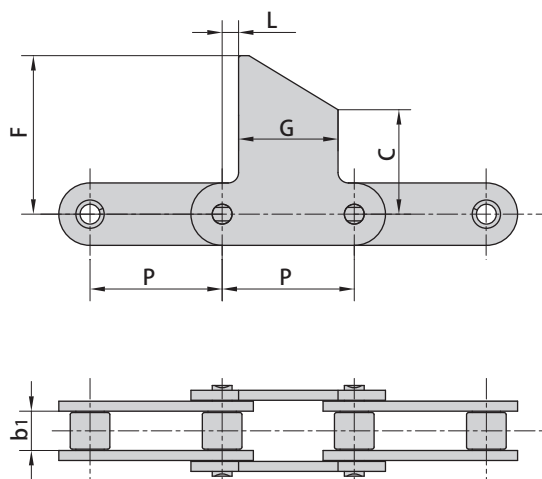

Double pitch conveyor chain special attachments

Donghua Chain No.	P	b1	L	G	C	F
	mm	mm	mm	mm	mm	mm
C2100HF4	63.5	18.9	7.9	47.8	50.8	76.2