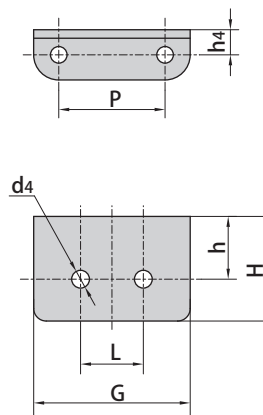

## Double pitch conveyor chain special attachments

Donghua Chain No.	P	b <sub>1</sub>	C	d	R
	mm	mm	mm	mm	mm
C2062F5	38.1	12.57	28.0	30	20

Donghua Chain No.	P	b <sub>1</sub>	C	F	d <sub>4</sub>	h <sub>4</sub>
	mm	mm	mm	mm	mm	mm
C2042F8	25.4	7.85	17.75	28	8.5	10
C2062HF13	38.1	12.57	31.9	42.9	6	9.8
C224AF2	76.2	25.22	52.7	77.75	13	26.8

Donghua Chain No.	P	b <sub>1</sub>	C	h <sub>2</sub>	d <sub>1</sub>
	mm	mm	mm	mm	mm
C2062F6	38.1	12.57	3.0	23.0	22.23
C2082F8	50.8	15.75	3.5	25.0	28.58

Donghua Chain No.	P	b <sub>1</sub>	L	G	d <sub>4</sub>	h <sub>2</sub>	h <sub>4</sub>
	mm	mm	mm	mm	mm	mm	mm
C2060H-U1F1	38.1	12.57	42.0	62.0	M6	18.0	16.5

## Double pitch conveyor chain special attachments

Donghua Chain No.	P	b1	G	F	W	h4	d4	d3
	mm	mm	mm	mm	mm	mm	mm	mm
C2080K1F4	50.8	15.75	38.1	40.0	56.0	30.5	8.5	-
C2080HGF1	50.8	15.75	36.0	38.0	46.0	28.4	6.0	8.1