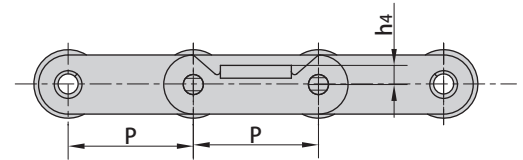

Donghua Chain No.	P	b1	G	L	F	W	h4	d4
	mm	mm	mm	mm	mm	mm	mm	mm
C2082HF4	50.8	15.75	28.6	50.8	57.4	181.4	8.7	11.1