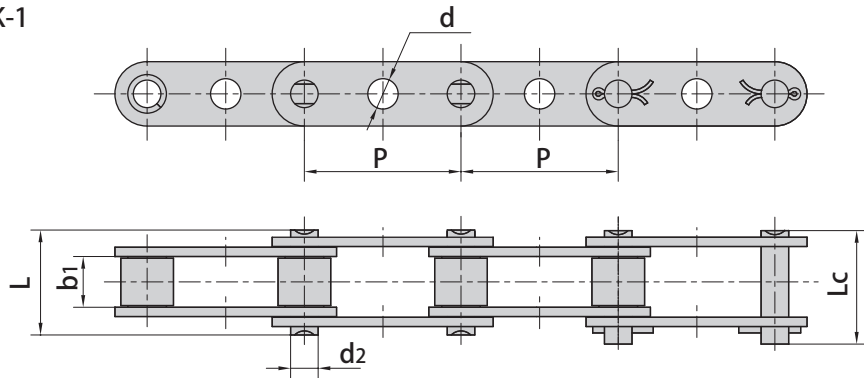

Double pitch conveyor chain special attachments

GK-1

Donghua Chain No.	P	b₁	d₂	d₃	L	L_c
	mm	mm	mm	mm	mm	mm
C2040GKF6	25.40	7.85	3.96	6.10	16.6	18.8
C2050GKF2	31.75	9.40	5.08	8.10	20.7	22.2
C2050GKF3	31.75	9.40	5.08	8.10	20.7	22.2
C2050GKF4	31.75	9.40	5.08	7.00	20.7	22.2
C2050GKF5	31.75	9.40	5.08	7.10	20.7	22.2
C2050GKF6	31.75	9.40	5.08	6.00	20.7	22.2
C2050GKF7	31.75	9.40	5.08	6.10	20.7	22.2
C2050GKF8	31.75	9.40	5.08	8.30	20.7	22.2
C2050HGK	31.75	9.40	5.08	8.20	22.1	23.4
C2050HGKF1	31.75	9.40	5.08	7.00	22.1	23.4
C2052HGKF3	31.75	9.40	5.08	6.00	22.1	23.4
C2050HGKF4	31.75	9.40	5.08	8.10	22.1	23.4
C2060GKF1	38.10	12.57	5.94	8.00	25.9	27.7
C2060GKF2	38.10	12.57	5.94	8.10	25.9	27.7
C2060GKF3	38.10	12.57	5.94	6.20	25.9	27.7
C2060GKF8	38.10	12.57	5.94	8.80	25.9	27.7
C2060HGKF3	38.10	12.57	5.94	8.20	29.2	31.6
C2060HGKF4	38.10	12.57	5.94	8.30	29.2	31.6
C2060HGKF5	38.10	12.57	5.94	6.00	29.2	31.6
C2060HGKF6	38.10	12.57	5.94	8.30	29.2	31.6
C2060HGKF7	38.10	12.57	5.94	10.00	29.2	31.6
C2060HGKF10	38.10	12.57	5.94	8.80	29.2	31.6
C2060HF9	38.10	12.57	5.94	7.95	29.2	31.6
C2060HF69GK	38.10	12.57	5.94	8.33	28.7	30.8
C2080HGKF2	50.80	15.75	7.92	7.90	36.2	39.4
C2080HGKF6	50.80	15.75	7.92	11.00	36.2	39.4
C2080HGKF12	50.80	15.75	7.92	10.97	36.2	38.9
C220AGK	63.50	18.90	9.53	8.00	40.4	44.7
C208BGKF1	25.40	7.75	4.45	6.00	16.7	18.2
C208BGKF3	25.40	7.75	4.45	4.50	17.7	20.1
C208BGKF4	25.40	7.75	4.45	6.10	16.7	18.2
C208BGKF6	25.40	7.75	4.45	6.00	16.7	19.3
C210BF2GK	31.75	7.00	5.08	5.97	16.5	-