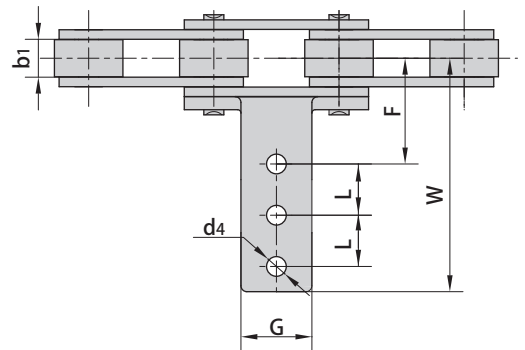

Donghua Chain No.	P	b1	G	L	F	W	h4	d4
	mm	mm	mm	mm	mm	mm	mm	mm
C2082HF4	50.8	15.75	28.6	50.8	57.4	181.4	8.7	11.1